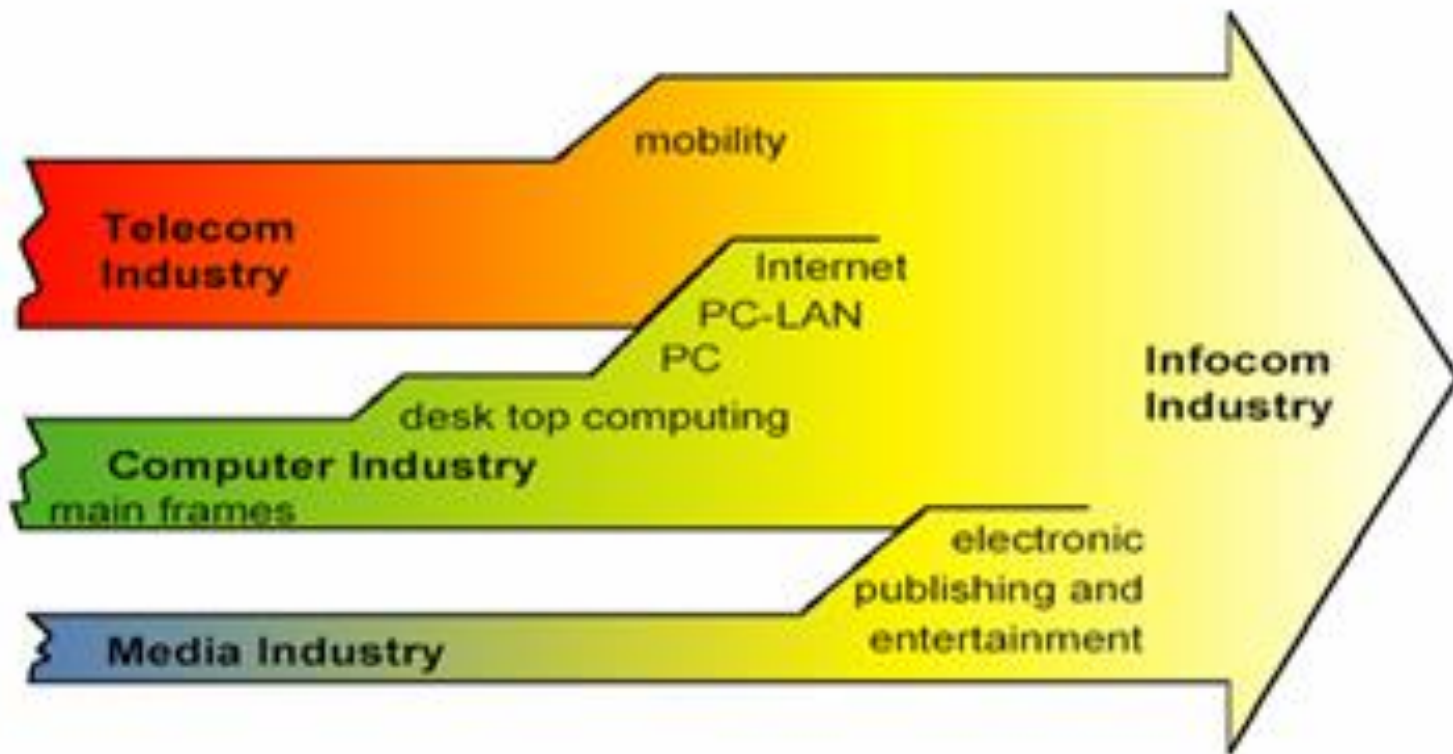

SMART PHONE + 3G

Media Convergence